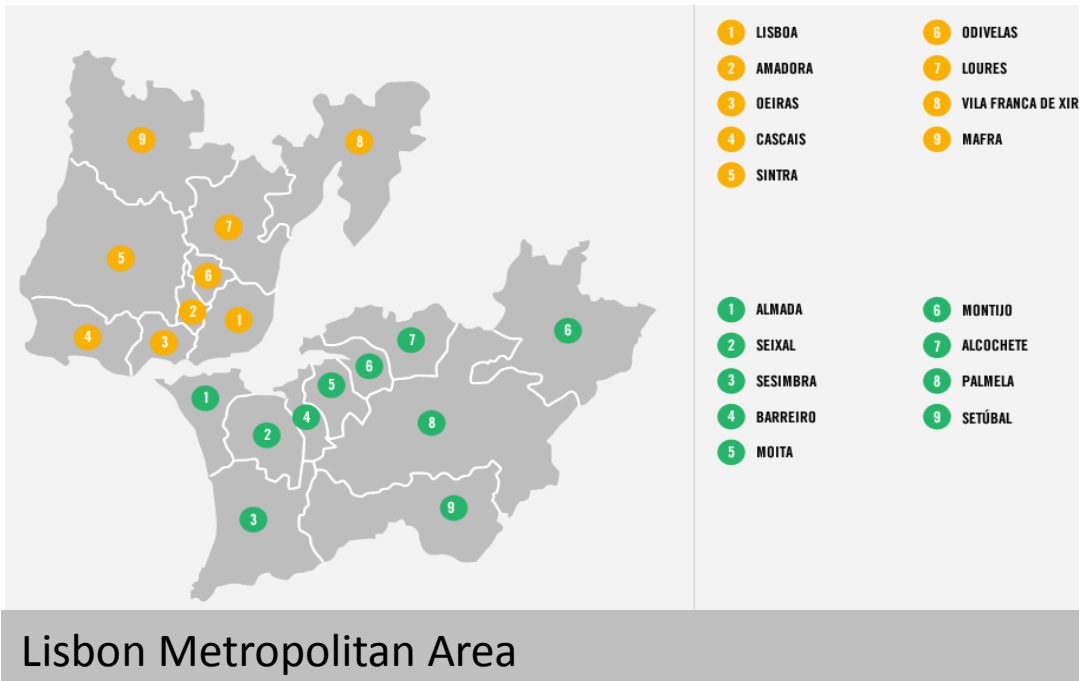

European Union

Portugal

Lisbon Metropolitan Area

Municipalities:
18

Area:
1.557,8 km²

Population:
3.000.000

Lisbon Metropolitan Area