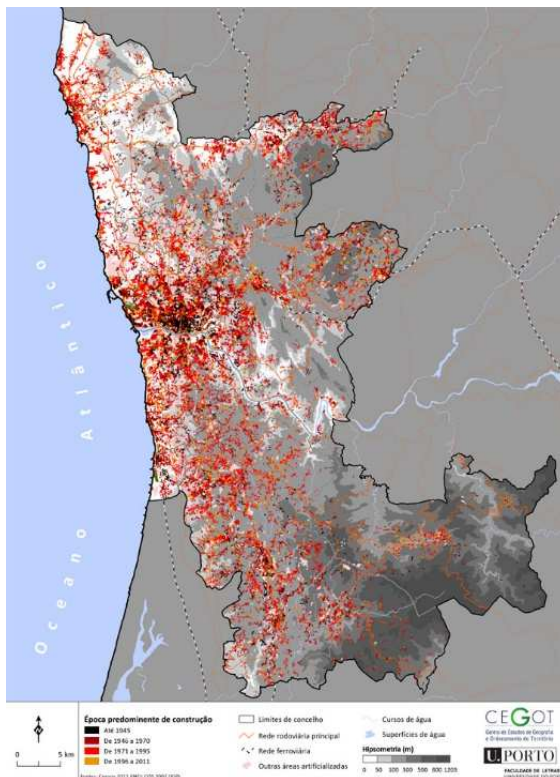

área metropolitana do porto

OPORTO METROPOLITAN AREA

TORINO_EMA II

Existing NUT II (controlled by national Government)

Very criticized

1998 referendum Proposal of 7 regions

FAIL

2017 municipal including 2 Metropolitan areas + 2 regions (islands) + 21 communities

SUCCESS of the Metropolization?

Metropolis allow more flexible/innovative solutions ?

**TOP – DOWN
PROCESS
Urban transports
authority**

BOTTOM – UP PROCESS

Spatial planning –
geographic information
– Metropolitan GIS

área metropolitana do porto

**MULTI-LEVEL
Structural funds –
2020 program**