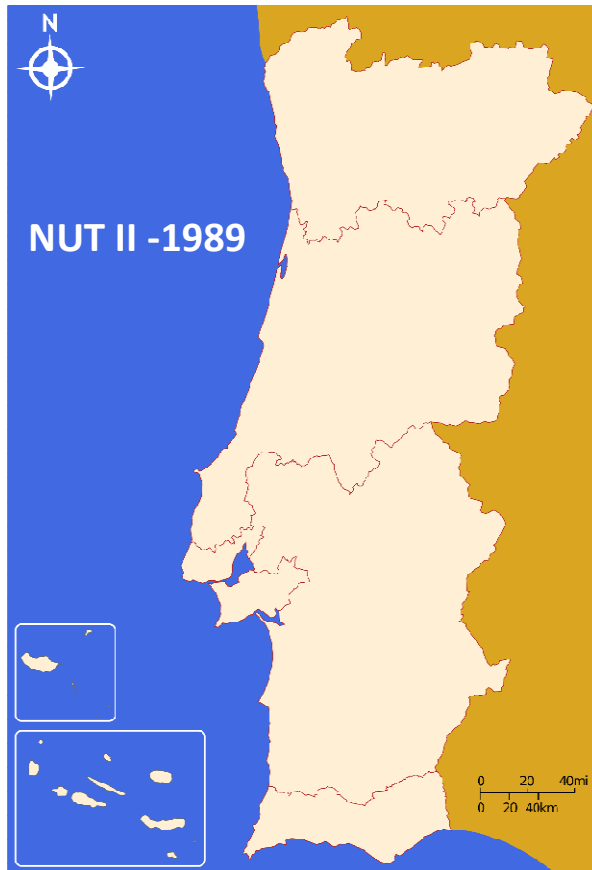

área metropolitana do porto

OPORTO METROPOLITAN AREA

TORINO_EMA II

Existing NUT II (controlled by national Government)

Very criticized

1998 referendum Proposal of 7 regions

FAIL

2017 municipal including 2 Metropolitan areas + 2 regions (islands) + 21 communities