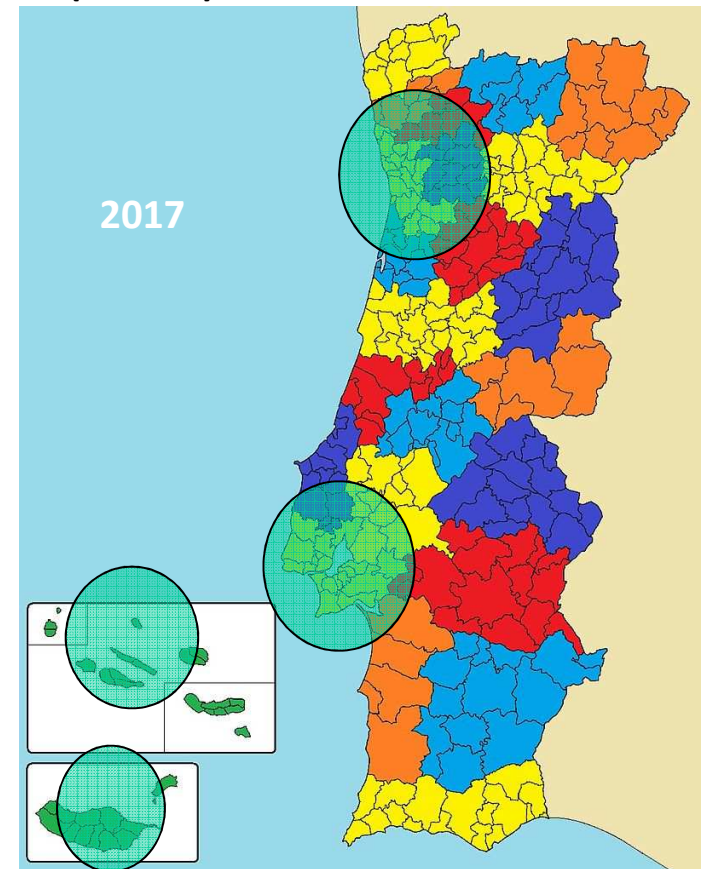

área metropolitana do porto

OPORTO METROPOLITAN AREA

TORINO_EMA II

Existing NUT II (controlled by national Government)

Very criticized

1998 referendum Proposal of 7 regions

FAIL

2017 municipal including 2 Metropolitan areas + 2 regions (islands) + 21 communities

SUCCESS of the Metropolization?

Metropolis allow more flexible/innovative solutions ?

**TOP – DOWN
PROCESS
Urban transports
authority**

BOTTOM – UP PROCESS

Spatial planning –
geographic information
– Metropolitan GIS

área metropolitana do porto

**MULTI-LEVEL
Structural funds –
2020 program**