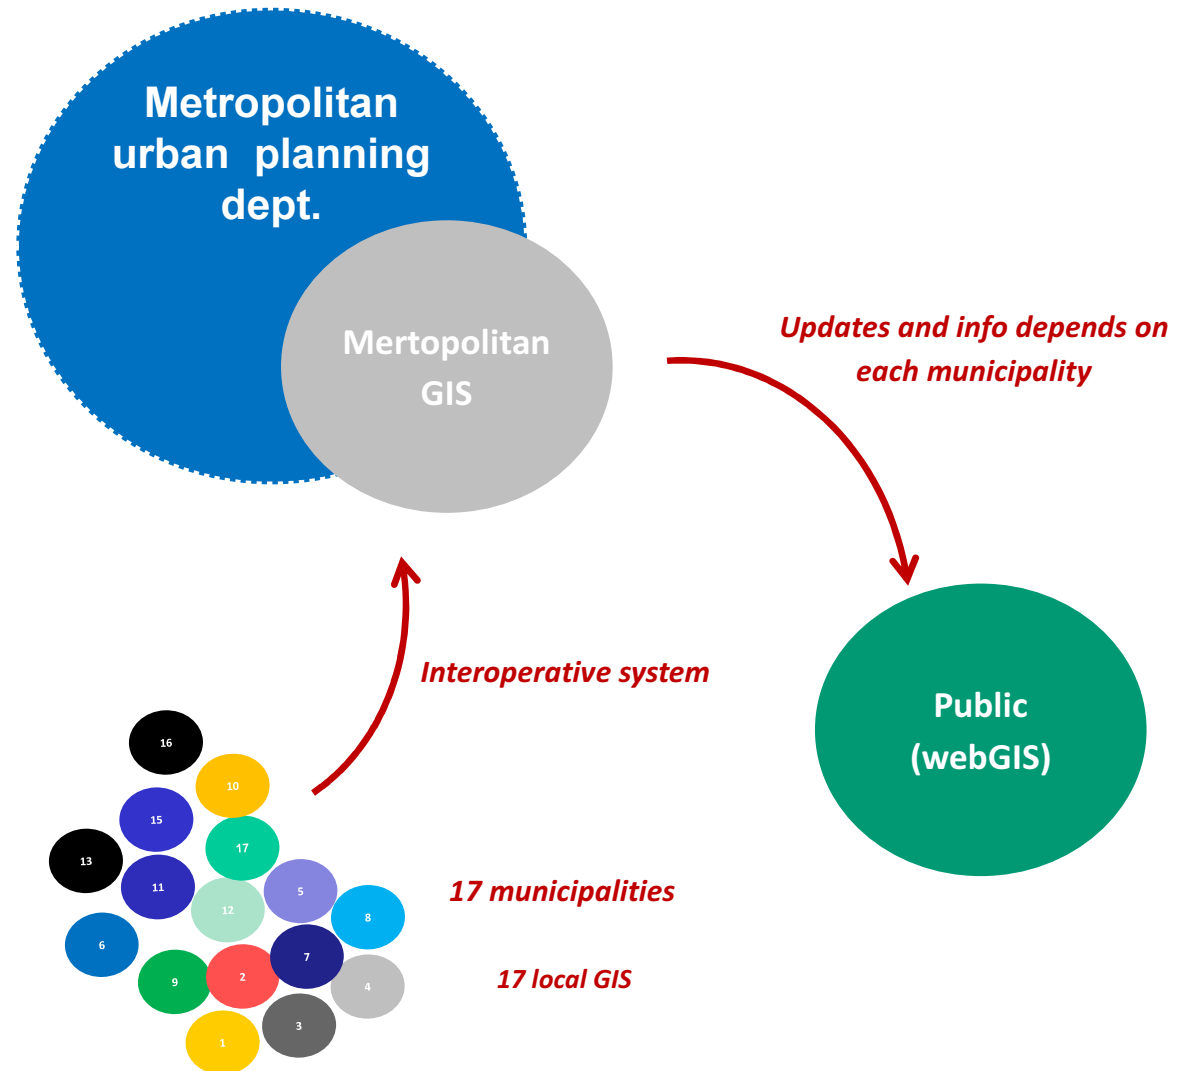

área metropolitana do porto

OPORTO METROPOLITAN AREA

TORINO_EMA II

Existing NUT II (controlled by national Government)

Very criticized

1998 referendum Proposal of 7 regions

FAIL

2017 municipal including 2 Metropolitan areas + 2 regions (islands) + 21 communities

SUCCESS of the Metropolization?

Metropolis allow more flexible/innovative solutions ?

**TOP – DOWN
PROCESS
Urban transports
authority**

BOTTOM – UP PROCESS

Spatial planning –
geographic information
– Metropolitan GIS

área metropolitana do porto

**MULTI-LEVEL
Structural funds –
2020 program**