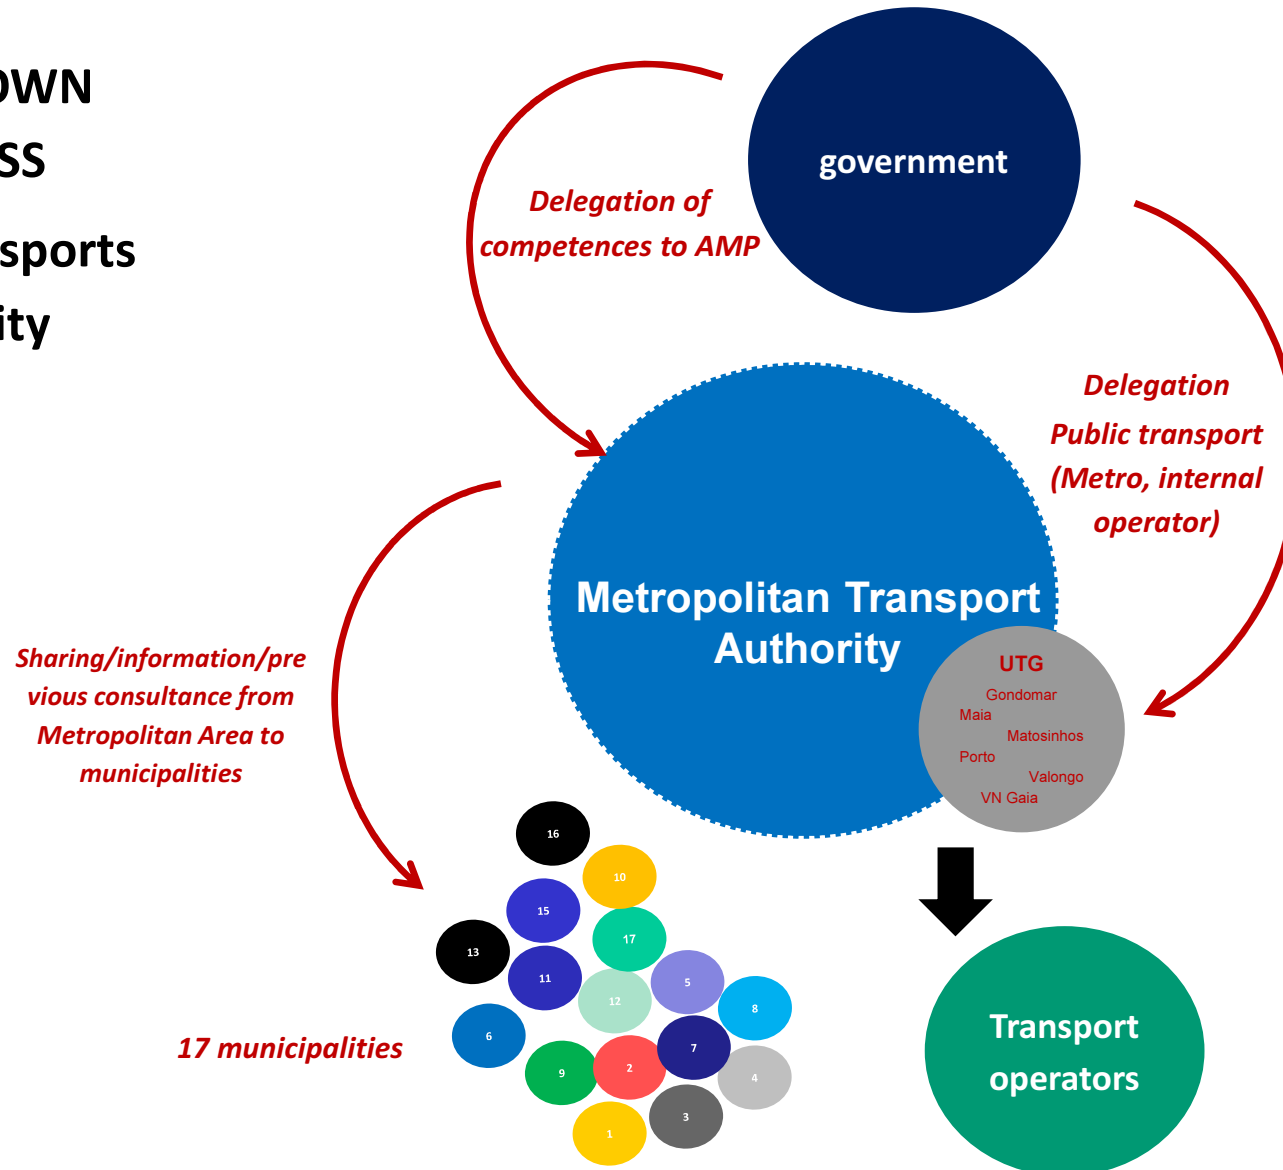

área metropolitana do porto

OPORTO METROPOLITAN AREA

TORINO_EMA II

Existing NUT II (controlled by national Government)

Very criticized

1998 referendum Proposal of 7 regions

FAIL

2017 municipal including 2 Metropolitan areas + 2 regions (islands) + 21 communities

SUCCESS of the Metropolization?

Metropolis allow more flexible/innovative solutions ?

**TOP – DOWN
PROCESS
Urban transports
authority**

BOTTOM – UP PROCESS

Spatial planning –
geographic information
– Metropolitan GIS

área metropolitana do porto

**MULTI-LEVEL
Structural funds –
2020 program**