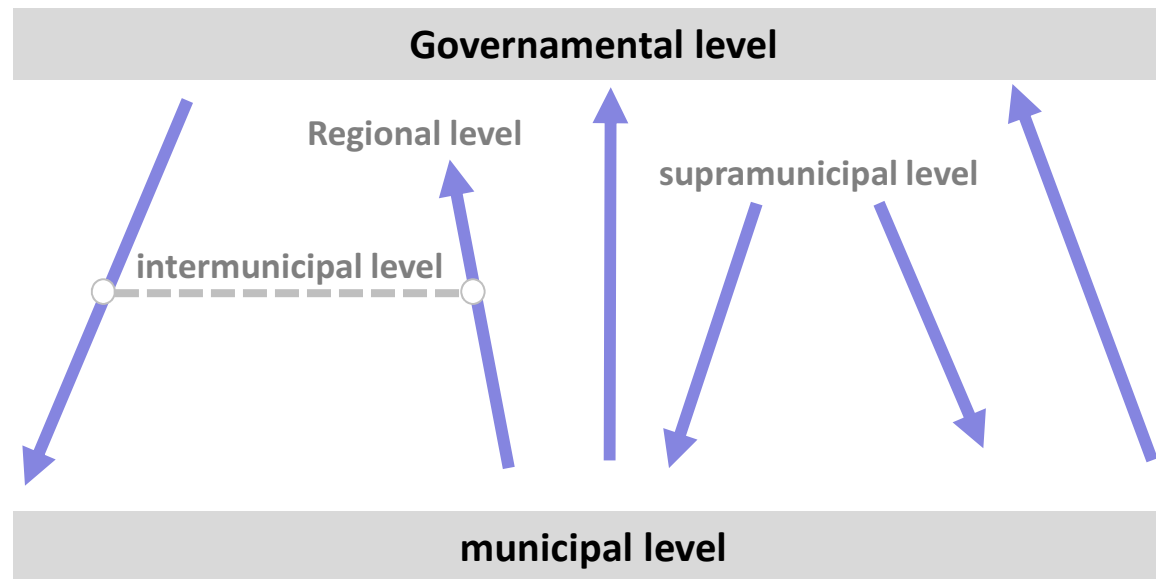

área metropolitana do porto

OPORTO METROPOLITAN AREA

TORINO_EMA II

Existing NUT II (controlled by national Government)

Very criticized

1998 referendum Proposal of 7 regions

FAIL

2017 municipal including 2 Metropolitan areas + 2 regions (islands) + 21 communities

SUCCESS of the Metropolization?

Metropolis allow more flexible/innovative solutions ?

**TOP – DOWN
PROCESS
Urban transports
authority**

BOTTOM – UP PROCESS

Spatial planning –
geographic information
– Metropolitan GIS

área metropolitana do porto

**MULTI-LEVEL
Structural funds –
2020 program**