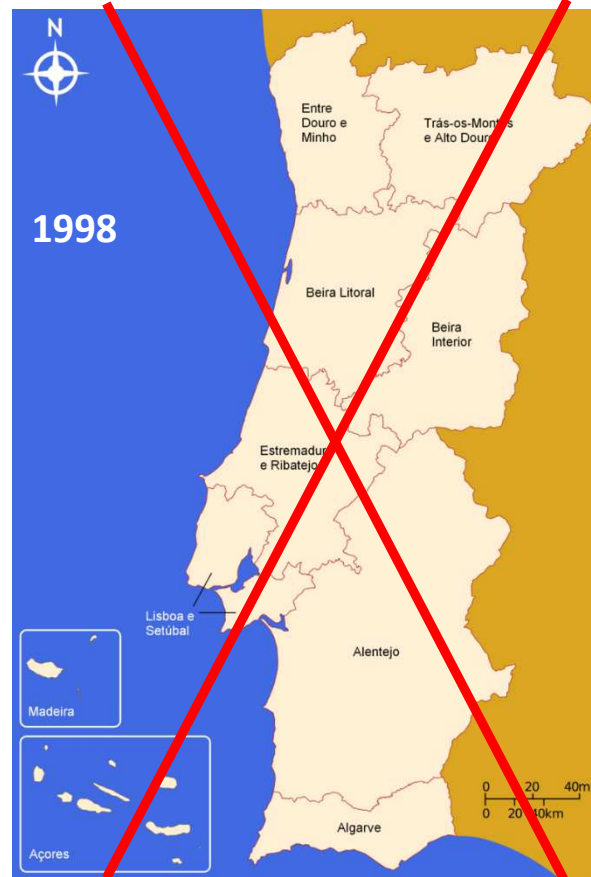

área metropolitana do porto

OPORTO METROPOLITAN AREA

TORINO_EMA II

Existing NUT II (controlled by national Government)

Very criticized

1998 referendum Proposal of 7 regions

FAIL

2017 municipal including 2 Metropolitan areas + 2 regions (islands) + 21 communities